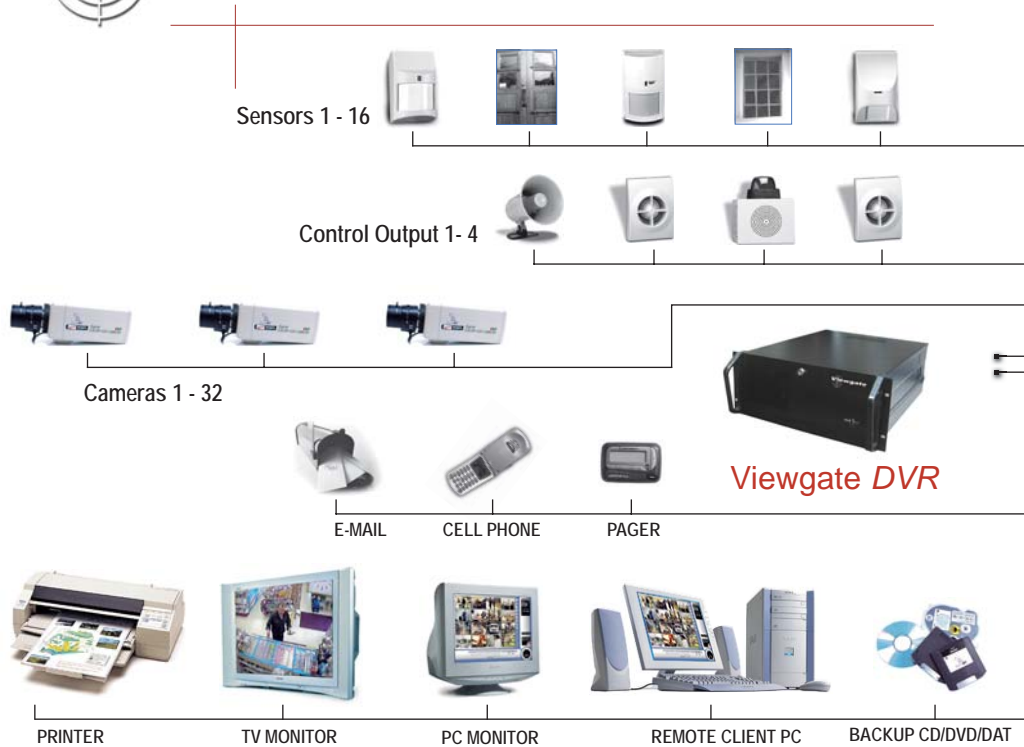

DVR Configurations

Suite 105, 275 Cooper Ave
Tonawanda, NY 14150
USA
Local: 716-877-7277
Toll Free 1-866-843-6865

351 Ferrier Street, Unit 5
Markham, ON
L3R 5Z2, Canada
Toll Free 1-866-843-6865
Tel. 416-410-6865
FAX 1-866-331-3341

www.viewgatedvr.com

SYSTEMS SPECS

- Intel P-IV 3 Ghz +
- 512 DDR RAM
- ATI Radeon, Intel Extreme Graphics II
- Min. 80 G HDD Partition at 10 GB for OS
- Motherboard with Intel 865/915 Chipset *

Viewgate Software Compression Cards

Card Model Numbers:

3004CS, 6004CS, 6008CS, 6016CS, 12008CS, 12016CS and 12016NS

Features:

Mpeg Software Compression
High Performance at Low Cost
Extremely Clear and Stable Picture Quality

Viewgate New H.264 Compression Cards

Card Model Numbers:

12016HS, 12016HL, 24016HS, 24016HL and 48032HS

Features:

H.264 Compression Recording
Low CPU Usage
On Board Micro Processor
Enhanced Picture Quality, D1 Recording
Multiplexed Monitor Output

Viewgate MPEG 4 Hardware Compression Cards

Card Model Numbers:

1204ML-LP and 24008ML

Features:

Real Time Recording, Real Time Display
Audio Recording on all Channels
High Resolution Recording, D1
Low CPU Usage
Faster Transmission over the Internet

Viewgate Real Time-EX Capture Cards

Card Model Numbers:

48016EX and 96032EX

Features:

Real Time Viewing/Recording
Video Enhancement Tools
Intelligent Search & Instant Playback

All product specifications on this brochure are subject to change without notice.