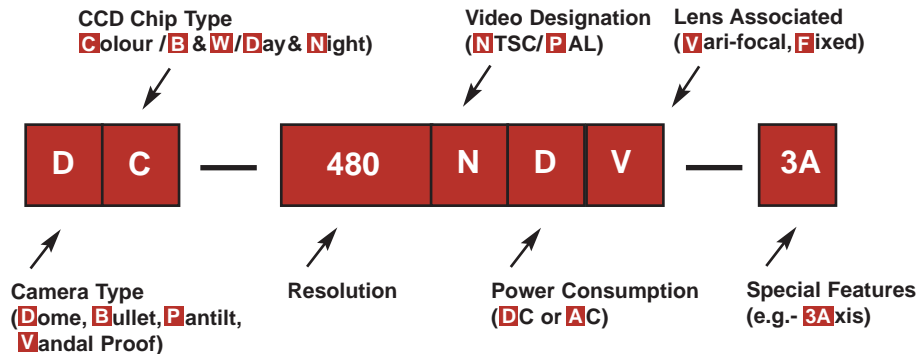

*For details of our life time warranty, please visit www.viewgatedvr.com.