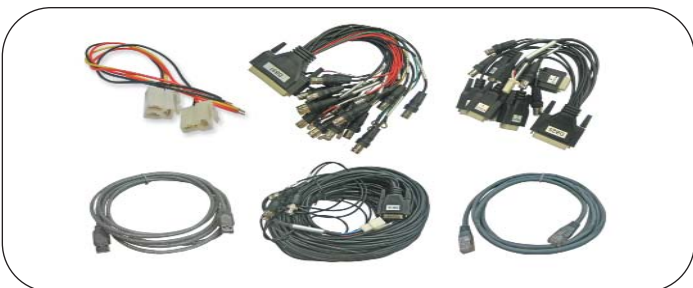

All accessories need to get the job done

MDVR with removable HDD

Lock box & keys

Extra Removable HDD Case - *HDD sold separately

Driver's information monitor 7"

Driver's Controller

12V DC 5000mA / 5V DC 2000mA Transformers

12 to 28 Volt DC to DC Power Converter

Shock Absorbers

All Cables and Connectors

GPS & Cellular Antennas (optional) / Remote Control