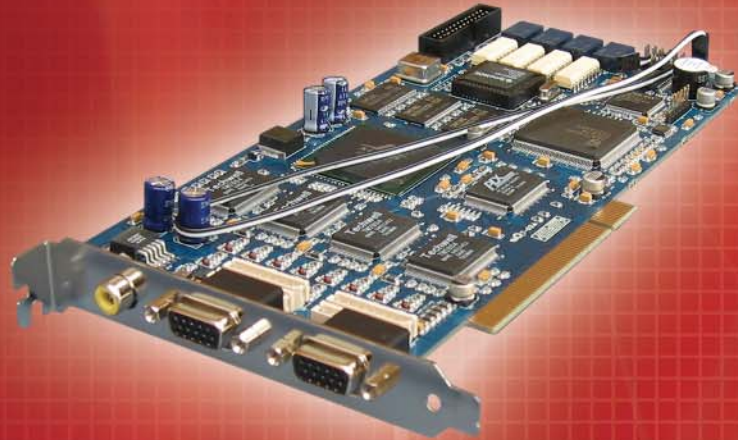

LIVE VIEW 16 CHANNEL PROFESSIONAL HYBRID H.264 CAPTURE CARD

24016HL

FEATURES

- H.264 Compression Recording, Low CPU Usage
- On Board Micro Processor
- Enhanced Picture Quality, D1 Recording
- Multiplexed Monitor Output
- Voice Notification by Phone
- Intelligent Search and Text Search
- Alarm and Card Access Integration
- Dynamic IP Support and Built-in Web Server
- E-Mapping, POS and Multi Client Software
- Watch Dog Function and Digital Water Mark