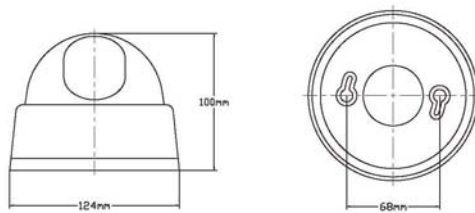

1. Normal

2. D-WDR-ON

XDD 550DV	SPECIFICATIONS
Sensor	1/3" Sony Super HAD CCD
Total Pixels	NTSC=811(H)x508(V)/PAL=795(H)x595(V)
Effective Pixels	NTSC=768(H)x494(V)/PAL=7525(H)x582(V)
Scanning System	2:1 Interlace
Synchronization	Internal / Line Lock
O.S.D.	Available
Dynamic Range	52dB (*128)
Backlight	BLC / HSBLCL / Off Selectable
Resolution	550 TV Lines (Color), 600 TV Lines (B&W)
S/N (Y signal)	52dB (AGC Off, Weight On)
Min. Illumination	0.0001Lux F.1.2 (Sens-up*258X)
White Balance	ATW/AWB/Indoor/Outdoor/Manual/AWC
Electronic Shutter Speed	1/60sec ~ 1/120,000sec
Sensefier	Auto/Fixed/Off (Selectable Limit*2~*258)
Gain Control	High/Middle/Low/Off Selectable
DNR	Off/On (1 ~ 50 Level Adjustable)
D-WDR	Indoor/Outdoor/Off
Motion Detection	On/Off (4 Zone, Alarm Output)
Privacy	On/Off (8 Zone)
Mirror	Off/Mirror/V-Rev/Rotate
Freeze	On / Off
Sharpness	0 ~ 31 (Level Adjustable)
D&N Selection	Color/Auto/Ext/BW
Digital Zoom	On (*32) / Off
Blemish Compensation	256 Point (Event 128 Point/ODD 128 Point)
Power	DC 12V
Power Consumption	120 mA
Lens	2.8 to 11mm Lens
Operating Temp./Humid.	-10°C ~ +50°C / RH 95% Max
Storage Temp./Humid.	-20°C ~ +60°C / RH 95% Max
Weight	90g