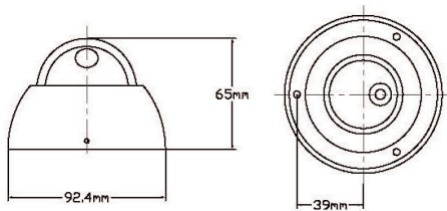

1. Normal

2. D-WDR-ON

XDD 550DF	SPECIFICATIONS
Sensor	1/3" Sony Super HAD CCD
Total Pixels	NTSC=811(H)x508(V)/PAL=795(H)x595(V)
Effective Pixels	NTSC=768(H)x494(V)/PAL=7525(H)x582(V)
Scanning System	2:1 Interlace
Synchronization	Internal / Line Lock
O.S.D.	Available
Dynamic Range	52dB (*128)
Backlight	BLC / HSBLC / Off Selectable
Resolution	550 TV Lines (Color), 600 TV Lines (B&W)
S/N (Y signal)	52dB (AGC Off, Weight On)
Min. Illumination	0.0001Lux F.1.2 (Sens-up*258X)
White Balance	ATW/AWB/Indoor/Outdoor/Manual/AWC
Electronic Shutter Speed	1/60sec ~ 1/120,000sec
Sensefier	Auto/Fixed/Off (Selectable Limit*2~*258)
Gain Control	High/Middle/Low/Off Selectable
DNR	Off/On (1 ~ 50 Level Adjustable)
D-WDR	Indoor/Outdoor/Off
Motion Detection	On/Off (4 Zone, Alarm Output)
Privacy	On/Off (8 Zone)
Mirror	Off/Mirror/V-Rev/Rotate
Freeze	On / Off
Sharpness	0 ~ 31 (Level Adjustable)
D&N Selection	Color/Auto/Ext/BW
Digital Zoom	On (*32) / Off
Blemish Compensation	256 Point (Event 128 Point/ODD 128 Point)
Power	DC 12V
Power Consumption	120 mA
Lens	Fixed 3.6mm Lens
Operating Temp./Humid.	-10°C ~ +50°C / RH 95% Max
Storage Temp./Humid.	-20°C ~ +60°C / RH 95% Max
Weight	80g